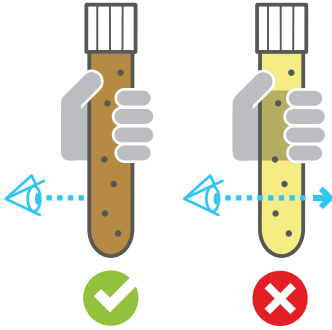

Ferrous Wear Meter

MA-K30349-KW Issue 2