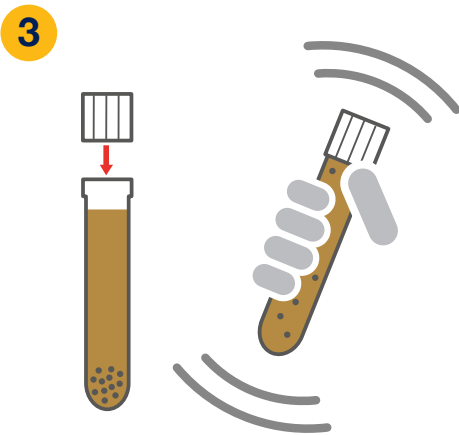

Ferrous Wear Meter

MA-K30349-KW Issue 2