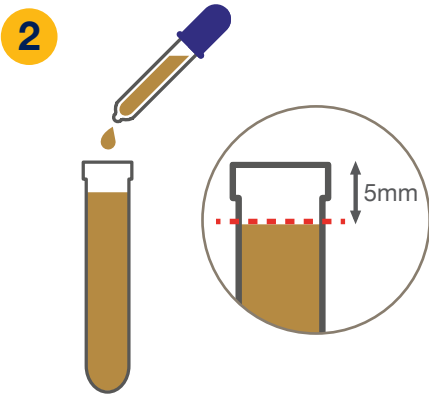

Ferrous Wear Meter

MA-K30349-KW Issue 2