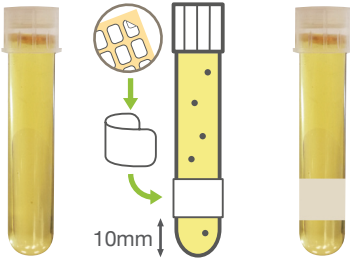

Ferrous Wear Meter

MA-K30349-KW Issue 2